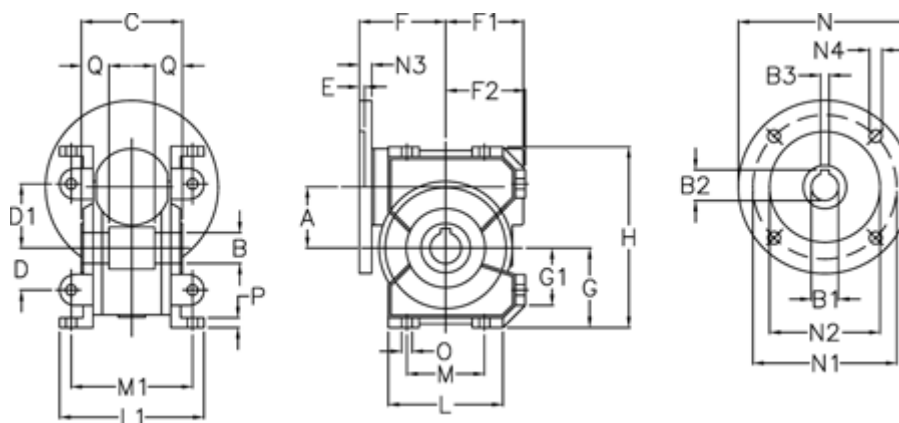

Article number: 3918049024023

Description: Worm gear with st. steel hollow shaft  
VF 49 EP-U-24- 63B14

## Measures

a	= 49.5	E	= 3.0	L	= 93	N4	= 6.0
B	= 25	F	= 70	L1	= 117.0	O	= 8.5
B1 E7	= 11	F1	= 63	M	= 63	P	= 8
B2	= 12.8	F2	= 64.5	M1	= 98.5	Q	= 22.5
B3 H9	= 4	g	= 64.5	N	= 90		
C	= 82	G1	= 46.5	N1	= 75		
D	= 34	H	= 146.5	N2	= 60		
D1	= 52	H1	= 110.5	N3	= 7.0		